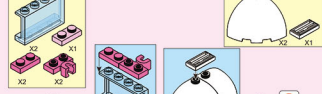

COLOUR	Black	White	Grey	Dark Grey	Light Grey	Dark Blue	Light Blue	Dark Green	Light Green	Dark Red	Light Red	Dark Purple	Light Purple	Dark Yellow	Light Yellow
1	1	1	1	1	1	1	1	1	1	1	1	1	1	1	1

WARNING: CHOKING HAZARD - Small parts. Not for children under 3 years.