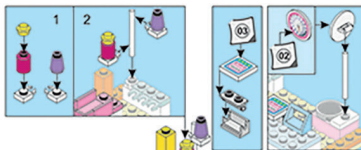

195
Pcs

6+

M38 - B0602

WARNING:
CHOKING HAZARD - Small parts.
Not for children under 3 years.

COLOUR

3

4

5