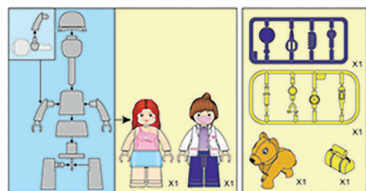

195
Pcs

6+

M38 - B0602

WARNING:
CHOKING HAZARD - Small parts.
Not for children under 3 years.

COLOUR

3

4

5