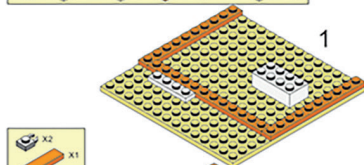

195
Pcs

6+

M38 - B0602

WARNING:
CHOKING HAZARD - Small parts.
Not for children under 3 years.

COLOUR

3

4

5